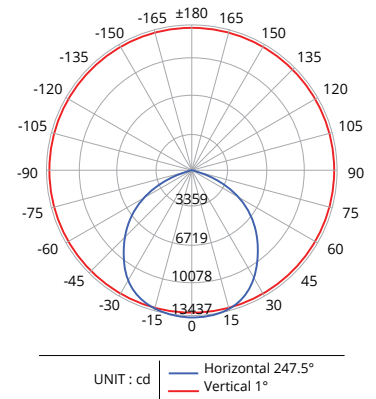

LLH-4C

ZONAL LUMEN SUMMARY		
Zone	Lumens	%Fixture
0-30	5181.8	14.9%
30-60	9119.8	26.2%
60-80	2858.0	8.2%
80-90	228.5	0.7%
0-30	5177.3	14.9%
30-60	9120.8	26.2%
60-80	2873.7	8.3%
80-90	235.1	0.7%
90-100	0.0	0.0%
100-180	0.0	0.0%