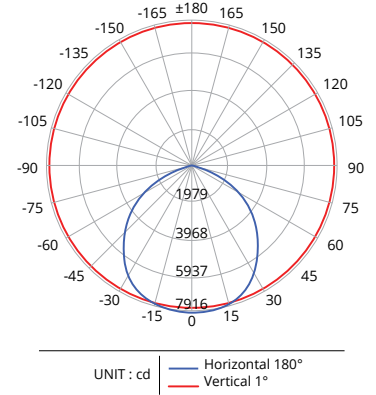

LLH-2C

ZONAL LUMEN SUMMARY		
Zone	Lumens	%Fixture
0-30	3067.4	14.9%
30-60	5421.7	26.3%
60-80	1600.8	7.8%
80-90	123.7	0.6%
0-30	3074.0	14.9%
30-60	5475.0	26.6%
60-80	1641.1	8.0%
80-90	135.2	0.7%
90-100	6.8	0.0%
100-180	44.7	0.2%