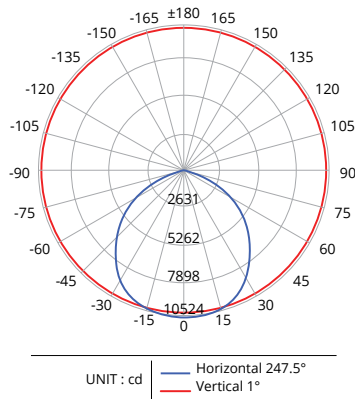

LLH-3C

ZONAL LUMEN SUMMARY		
Zone	Lumens	%Fixture
0-30	4093.0	14.9%
30-60	7280.8	26.5%
60-80	2183.7	7.9%
80-90	183.3	0.7%
0-30	4089.7	14.9%
30-60	7528.5	26.4%
60-80	2164.0	7.9%
80-90	177.6	0.6%
90-100	10.8	0.0%
100-180	57.3	0.2%